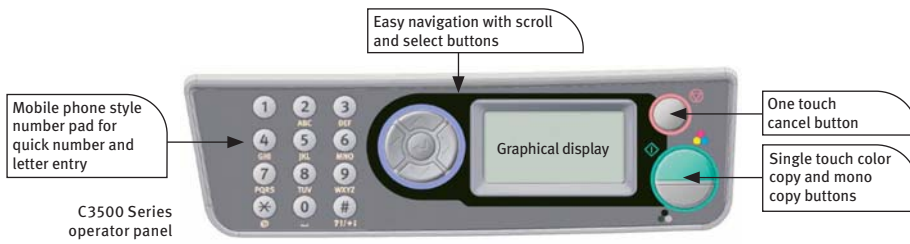

Compact business MFP that puts fast, high quality color within easy reach

The fast, compact C3500 Series brings business-enhancing color and true multifunctionality within the reach of individuals and small workgroups in three important ways. It's exceptionally affordable to own and run, it's so compact it will fit easily into any workspace and it's so easy to install and operate that any user will very quickly be able to print, copy, scan and fax with outstanding results.